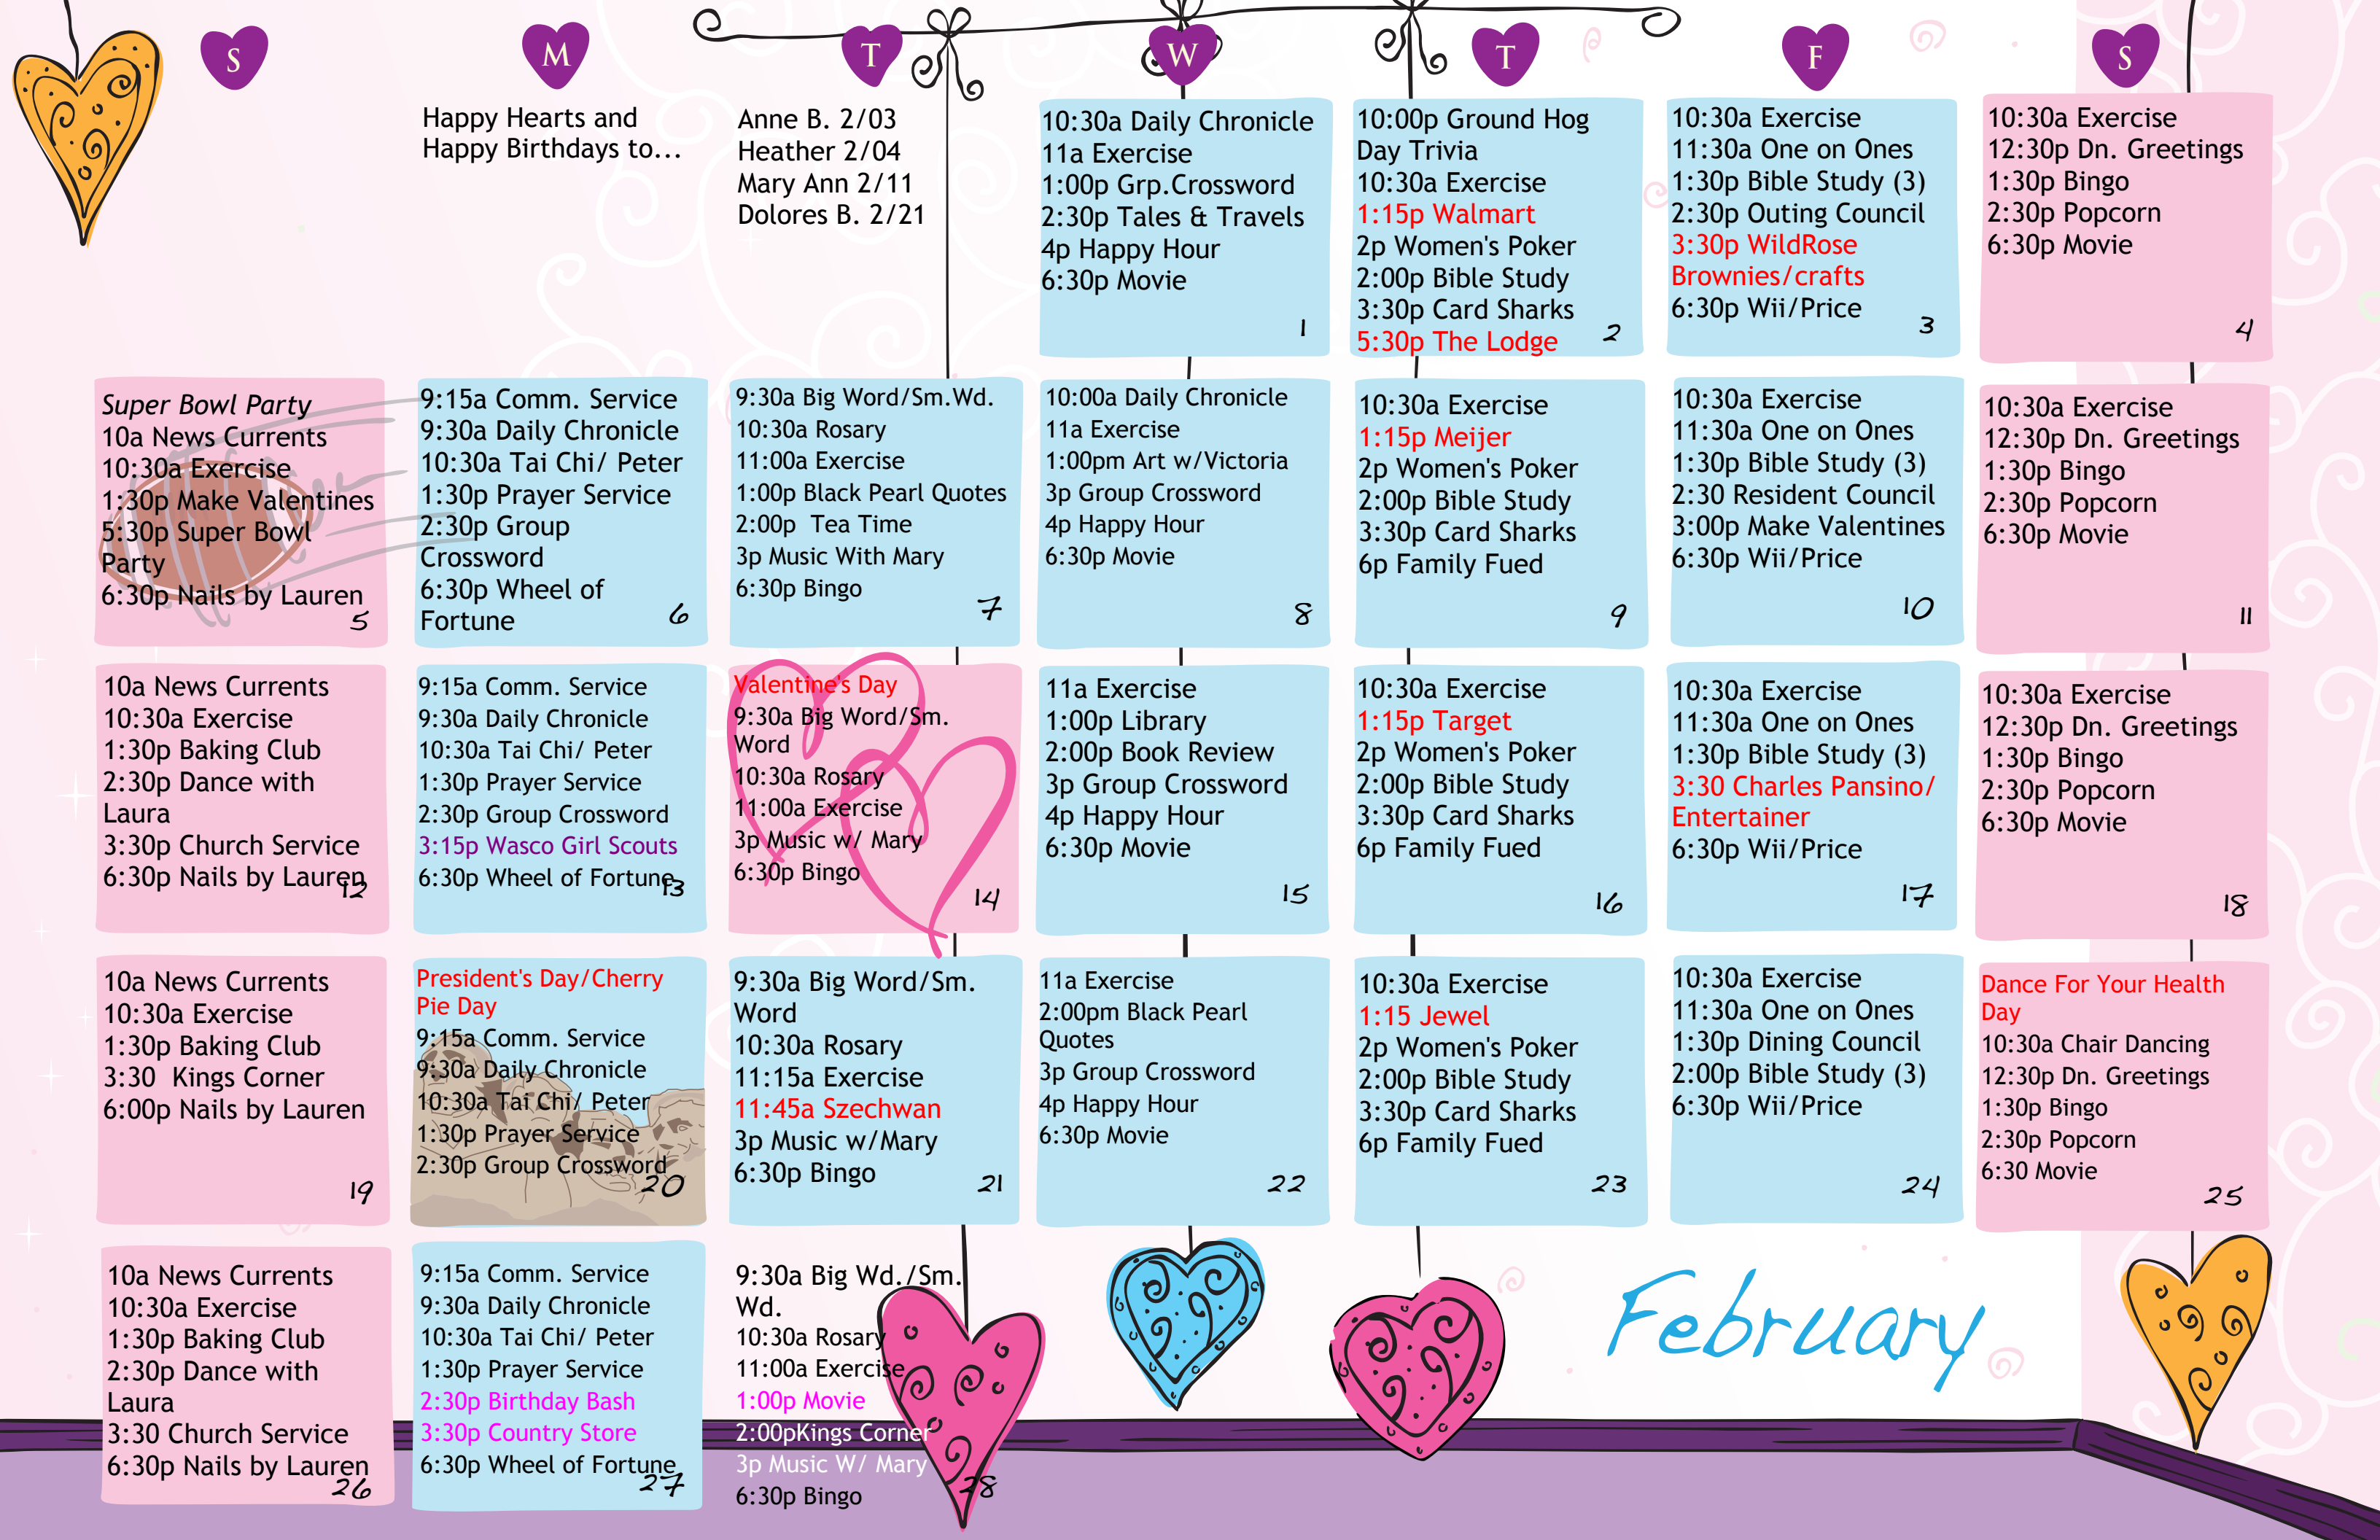

Happy Hearts and
Happy Birthdays to...

Anne B. 2/03
Heather 2/04
Mary Ann 2/11
Dolores B. 2/21

10:30a Daily Chronicle
11a Exercise
1:00p Grp. Crossword
2:30p Tales & Travels
4p Happy Hour
6:30p Movie

10:00p Ground Hog
Day Trivia
10:30a Exercise
1:15p Walmart
2p Women's Poker
2:00p Bible Study
3:30p Card Sharks
5:30p The Lodge

10:30a Exercise
11:30a One on Ones
1:30p Bible Study (3)
2:30p Outing Council
**3:30p WildRose
Brownies/crafts**
6:30p Wii/Price

10:30a Exercise
12:30p Dn. Greetings
1:30p Bingo
2:30p Popcorn
6:30p Movie

Super Bowl Party
10a News Currents
10:30a Exercise
1:30p Make Valentines
5:30p Super Bowl
Party
6:30p Nails by Lauren

9:15a Comm. Service
9:30a Daily Chronicle
10:30a Tai Chi/ Peter
1:30p Prayer Service
2:30p Group
Crossword
6:30p Wheel of
Fortune

9:30a Big Word/Sm. Wd.
10:30a Rosary
11:00a Exercise
1:00p Black Pearl Quotes
2:00p Tea Time
3p Music With Mary
6:30p Bingo

10:00a Daily Chronicle
11a Exercise
1:00pm Art w/Victoria
3p Group Crossword
4p Happy Hour
6:30p Movie

10:30a Exercise
1:15p Meijer
2p Women's Poker
2:00p Bible Study
3:30p Card Sharks
6p Family Fued

10:30a Exercise
11:30a One on Ones
1:30p Bible Study (3)
2:30 Resident Council
3:00p Make Valentines
6:30p Wii/Price

10:30a Exercise
12:30p Dn. Greetings
1:30p Bingo
2:30p Popcorn
6:30p Movie

10a News Currents
10:30a Exercise
1:30p Baking Club
2:30p Dance with
Laura
3:30p Church Service
6:30p Nails by Lauren

9:15a Comm. Service
9:30a Daily Chronicle
10:30a Tai Chi/ Peter
1:30p Prayer Service
2:30p Group Crossword
3:15p Wasco Girl Scouts
6:30p Wheel of Fortune

Valentine's Day
9:30a Big Word/Sm.
Word
10:30a Rosary
11:00a Exercise
3p Music w/ Mary
6:30p Bingo

11a Exercise
1:00p Library
2:00p Book Review
3p Group Crossword
4p Happy Hour
6:30p Movie

10:30a Exercise
1:15p Target
2p Women's Poker
2:00p Bible Study
3:30p Card Sharks
6p Family Fued

10:30a Exercise
11:30a One on Ones
1:30p Bible Study (3)
**3:30 Charles Pansino/
Entertainer**
6:30p Wii/Price

10:30a Exercise
12:30p Dn. Greetings
1:30p Bingo
2:30p Popcorn
6:30p Movie

10a News Currents
10:30a Exercise
1:30p Baking Club
3:30 Kings Corner
6:00p Nails by Lauren

**President's Day/Cherry
Pie Day**
9:15a Comm. Service
9:30a Daily Chronicle
10:30a Tai Chi/ Peter
1:30p Prayer Service
2:30p Group Crossword

9:30a Big Word/Sm.
Word
10:30a Rosary
11:15a Exercise
11:45a Szechwan
3p Music w/Mary
6:30p Bingo

11a Exercise
2:00pm Black Pearl
Quotes
3p Group Crossword
4p Happy Hour
6:30p Movie

10:30a Exercise
1:15 Jewel
2p Women's Poker
2:00p Bible Study
3:30p Card Sharks
6p Family Fued

10:30a Exercise
11:30a One on Ones
1:30p Dining Council
2:00p Bible Study (3)
6:30p Wii/Price

**Dance For Your Health
Day**
10:30a Chair Dancing
12:30p Dn. Greetings
1:30p Bingo
2:30p Popcorn
6:30 Movie

10a News Currents
10:30a Exercise
1:30p Baking Club
2:30p Dance with
Laura
3:30 Church Service
6:30p Nails by Lauren