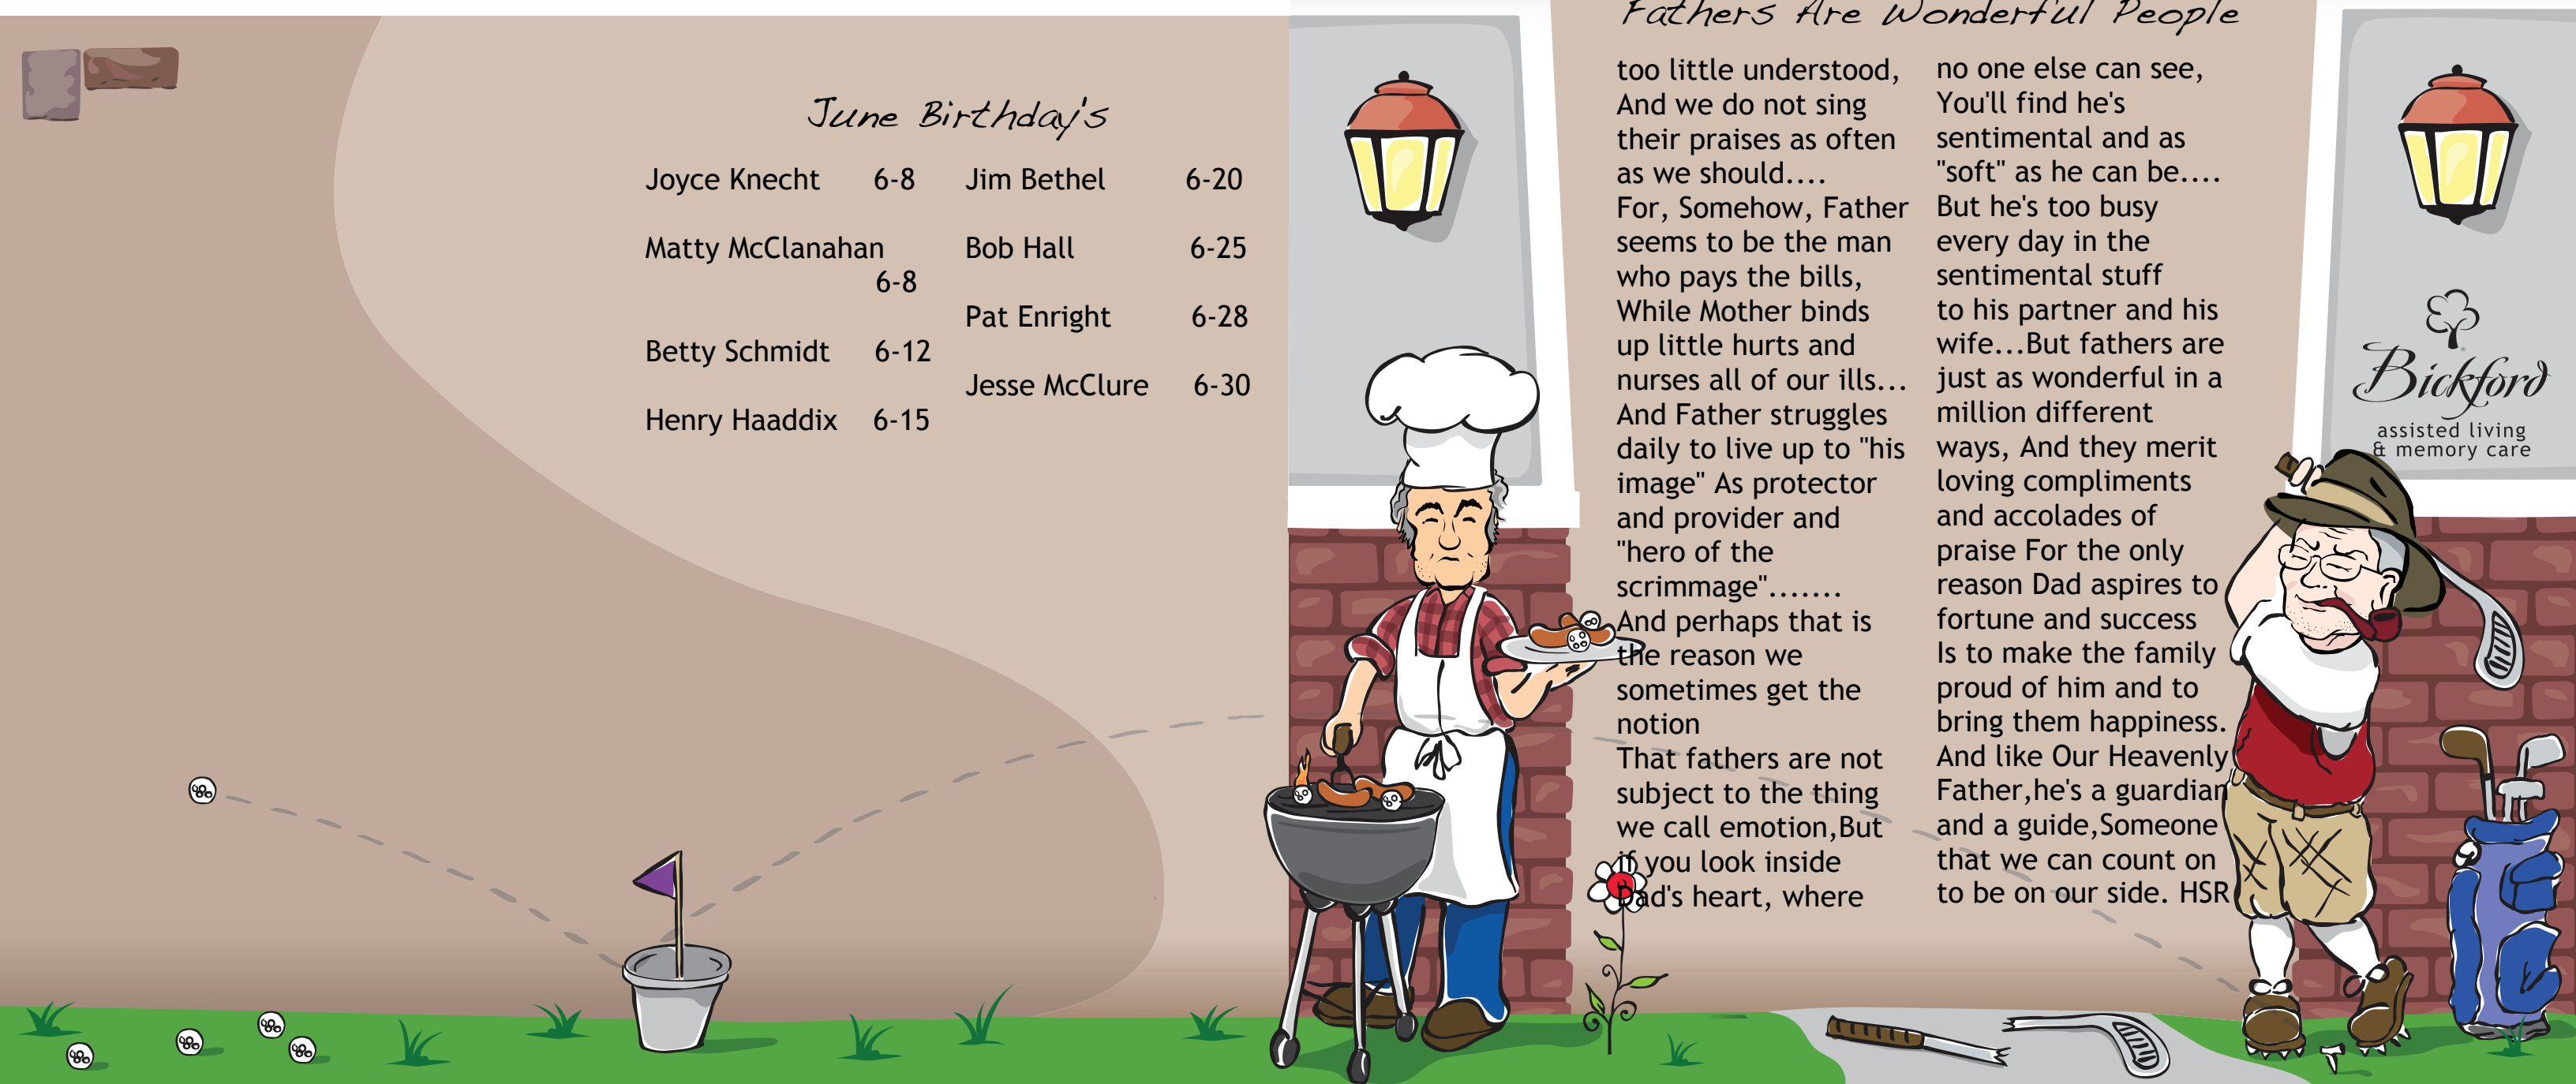

Fathers Are Wonderful People

too little understood, And we do not sing their praises as often as we should.... For, Somehow, Father seems to be the man who pays the bills, While Mother binds up little hurts and nurses all of our ills... And Father struggles daily to live up to "his image" As protector and provider and "hero of the scrimmage"..... And perhaps that is the reason we sometimes get the notion That fathers are not subject to the thing we call emotion, But if you look inside Dad's heart, where

no one else can see, You'll find he's sentimental and as "soft" as he can be.... But he's too busy every day in the sentimental stuff to his partner and his wife...But fathers are just as wonderful in a million different ways, And they merit loving compliments and accolades of praise For the only reason Dad aspires to fortune and success is to make the family proud of him and to bring them happiness. And like Our Heavenly Father, he's a guardian and a guide, Someone that we can count on to be on our side. HSR