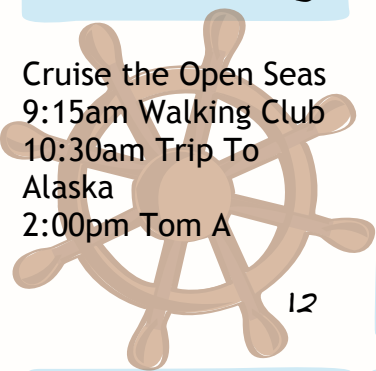

S M T W T F S

Easter
9:00am Worship Hour
2:00pm Movie- Hop
6:15pm Chapel

Keith Wilmot 6th
Gerald Whisler 7th
Mike Stewart 17th
Clarence Mann 28th

Lora Stevens 6th
Justin Parker 10th

9:00am Worship Hour
10:00am Movie
2:00pm Reflections
6:15pm Chapel

9:00am Worship Hour
10:00am Reflections
2:00pm Movie
6:15pm Chapel

9:15am Worship Hour
10:00am Reflections
2:00pm Movie
6:15pm Chapel

9:15am Worship Hour
10:00am Reflections
2:00pm Movie
6:15pm Chapel

9:15am Exercise
9:45am Music-Verne and Larry
10:45am Bible Study
2:00pm Bingo
3:30pm Joe A
6:15pm Wii Golf

9:15am Exercise
10:45am Bible Study
2:00pm Bingo
3:30pm Crafts
6:15pm Checkers

9:15am Exercise
9:45am Music-Steve
10:45am Bible Study
2:00pm Bingo
3:30pm Trivia
6:15pm Movie

9:15am Exercise
10:45am Bible Study
2:00pm Bingo
3:30pm Music-Keith L
6:15pm Wii Game

9:15am Exercise
10:45am Bible Study
11:30am Resident Council Meeting
2:00pm Bingo
3:30pm Art
6:15pm Movie

9:15am Walking Club
10:30am National Chocolate Mousse Day
2:00pm Cards
3:00pm Coffee Club

9:15am Walking Club
10:30am Exercise-Lisa
2:00pm Birthday Party
6:15pm Wii Golf

9:15am Walking Club
10:30am Music-Muffy
1:30pm Messy Missy
6:15pm Wii Darts

9:15am Walking Club
10:30am Exercise-Lisa
2:00pm Yard Darts
3:00pm Coffee Club
6:15pm Movie

9:15am Exercise
10:00am Bible Study
10:30am Music-Dave G
2:00pm Craft
3:30pm Dominos
6:15 Wii Game

9:15am Exercise
10:00am Bible Study
10:30 Cheese Fondou Day
2:00pm Bingo
3:30pm Pet Day
6:15pm Movie

9:15am Exercise
10:00am Bible Study
10:30am Music-Ed E.
2:00pm Perso,Place or Thing
3:00pm Ron B
6:30pm Liberty Kids

9:15am Exercise
10:00am Bible Study
10:30am Melissa
2:00pm Bingo
3:00pm Bus Trip
6:15pm Wii Golf

9:15am Walking Club
10:30am Miriam
2:00pm Music-Dale
3:30pm Trivia
6:15pm Wii bowling