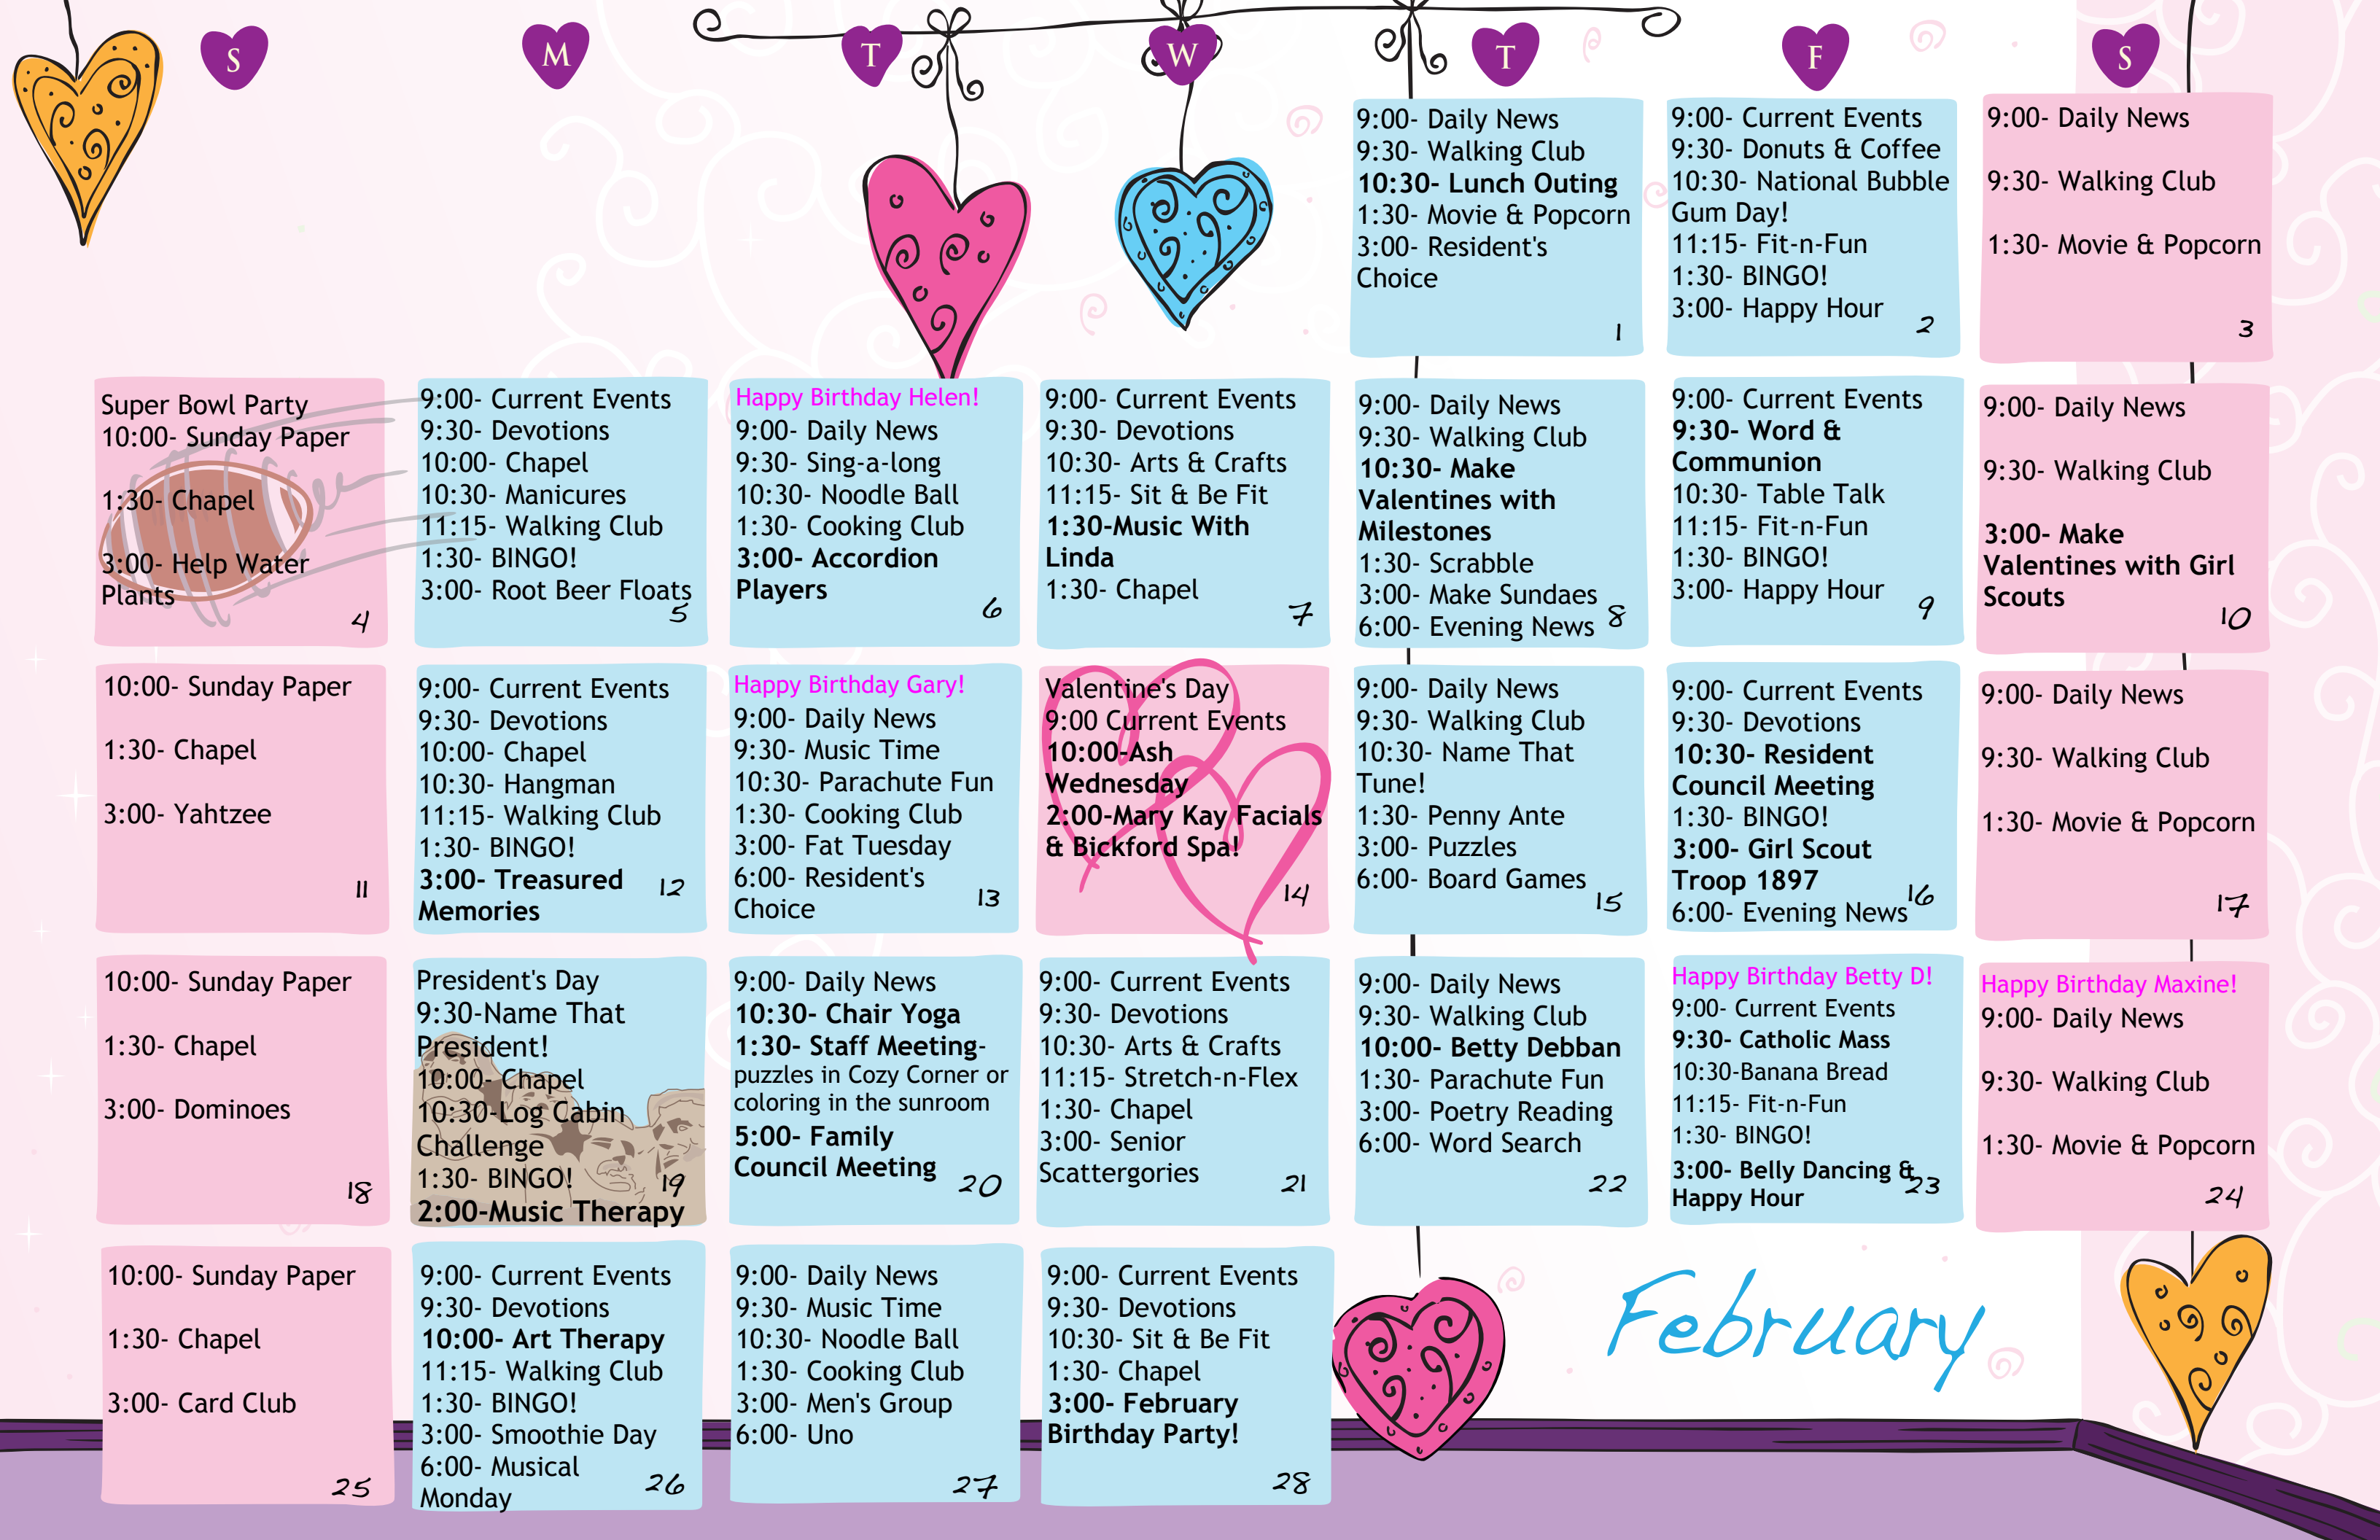

S

M

T

W

T

F

S

Super Bowl Party
10:00- Sunday Paper
1:30- Chapel
3:00- Help Water Plants

9:00- Current Events
9:30- Devotions
10:00- Chapel
10:30- Manicures
11:15- Walking Club
1:30- BINGO!
3:00- Root Beer Floats

Happy Birthday Helen!
9:00- Daily News
9:30- Sing-a-long
10:30- Noodle Ball
1:30- Cooking Club
3:00- Accordion Players

9:00- Current Events
9:30- Devotions
10:30- Arts & Crafts
11:15- Sit & Be Fit
1:30-Music With Linda
1:30- Chapel

9:00- Daily News
9:30- Walking Club
10:30- Lunch Outing
1:30- Movie & Popcorn
3:00- Resident's Choice

9:00- Current Events
9:30- Donuts & Coffee
10:30- National Bubble Gum Day!
11:15- Fit-n-Fun
1:30- BINGO!
3:00- Happy Hour

9:00- Daily News
9:30- Walking Club
1:30- Movie & Popcorn

10:00- Sunday Paper
1:30- Chapel
3:00- Yahtzee

9:00- Current Events
9:30- Devotions
10:00- Chapel
10:30- Hangman
11:15- Walking Club
1:30- BINGO!
3:00- Treasured Memories

Happy Birthday Gary!
9:00- Daily News
9:30- Music Time
10:30- Parachute Fun
1:30- Cooking Club
3:00- Fat Tuesday
6:00- Resident's Choice

Valentine's Day
9:00 Current Events
10:00-Ash Wednesday
2:00-Mary Kay Facials & Bickford Spa!

9:00- Daily News
9:30- Walking Club
10:30- Name That Tune!
1:30- Penny Ante
3:00- Puzzles
6:00- Board Games

9:00- Current Events
9:30- Devotions
10:30- Resident Council Meeting
1:30- BINGO!
3:00- Girl Scout Troop 1897
6:00- Evening News

9:00- Daily News
9:30- Walking Club
1:30- Movie & Popcorn

10:00- Sunday Paper
1:30- Chapel
3:00- Dominoes

President's Day
9:30-Name That President!
10:00- Chapel
10:30-Log Cabin Challenge
1:30- BINGO!
2:00-Music Therapy

9:00- Daily News
10:30- Chair Yoga
1:30- Staff Meeting- puzzles in Cozy Corner or coloring in the sunroom
5:00- Family Council Meeting

9:00- Current Events
9:30- Devotions
10:30- Arts & Crafts
11:15- Stretch-n-Flex
1:30- Chapel
3:00- Senior Scattergories

9:00- Daily News
9:30- Walking Club
10:00- Betty Debban
1:30- Parachute Fun
3:00- Poetry Reading
6:00- Word Search

Happy Birthday Betty D!
9:00- Current Events
9:30- Catholic Mass
10:30-Banana Bread
11:15- Fit-n-Fun
1:30- BINGO!
3:00- Belly Dancing & Happy Hour

Happy Birthday Maxine!
9:00- Daily News
9:30- Walking Club
1:30- Movie & Popcorn

10:00- Sunday Paper
1:30- Chapel
3:00- Card Club

9:00- Current Events
9:30- Devotions
10:00- Art Therapy
11:15- Walking Club
1:30- BINGO!
3:00- Smoothie Day
6:00- Musical Monday

9:00- Daily News
9:30- Music Time
10:30- Noodle Ball
1:30- Cooking Club
3:00- Men's Group
6:00- Uno

9:00- Current Events
9:30- Devotions
10:30- Sit & Be Fit
1:30- Chapel
3:00- February Birthday Party!

February