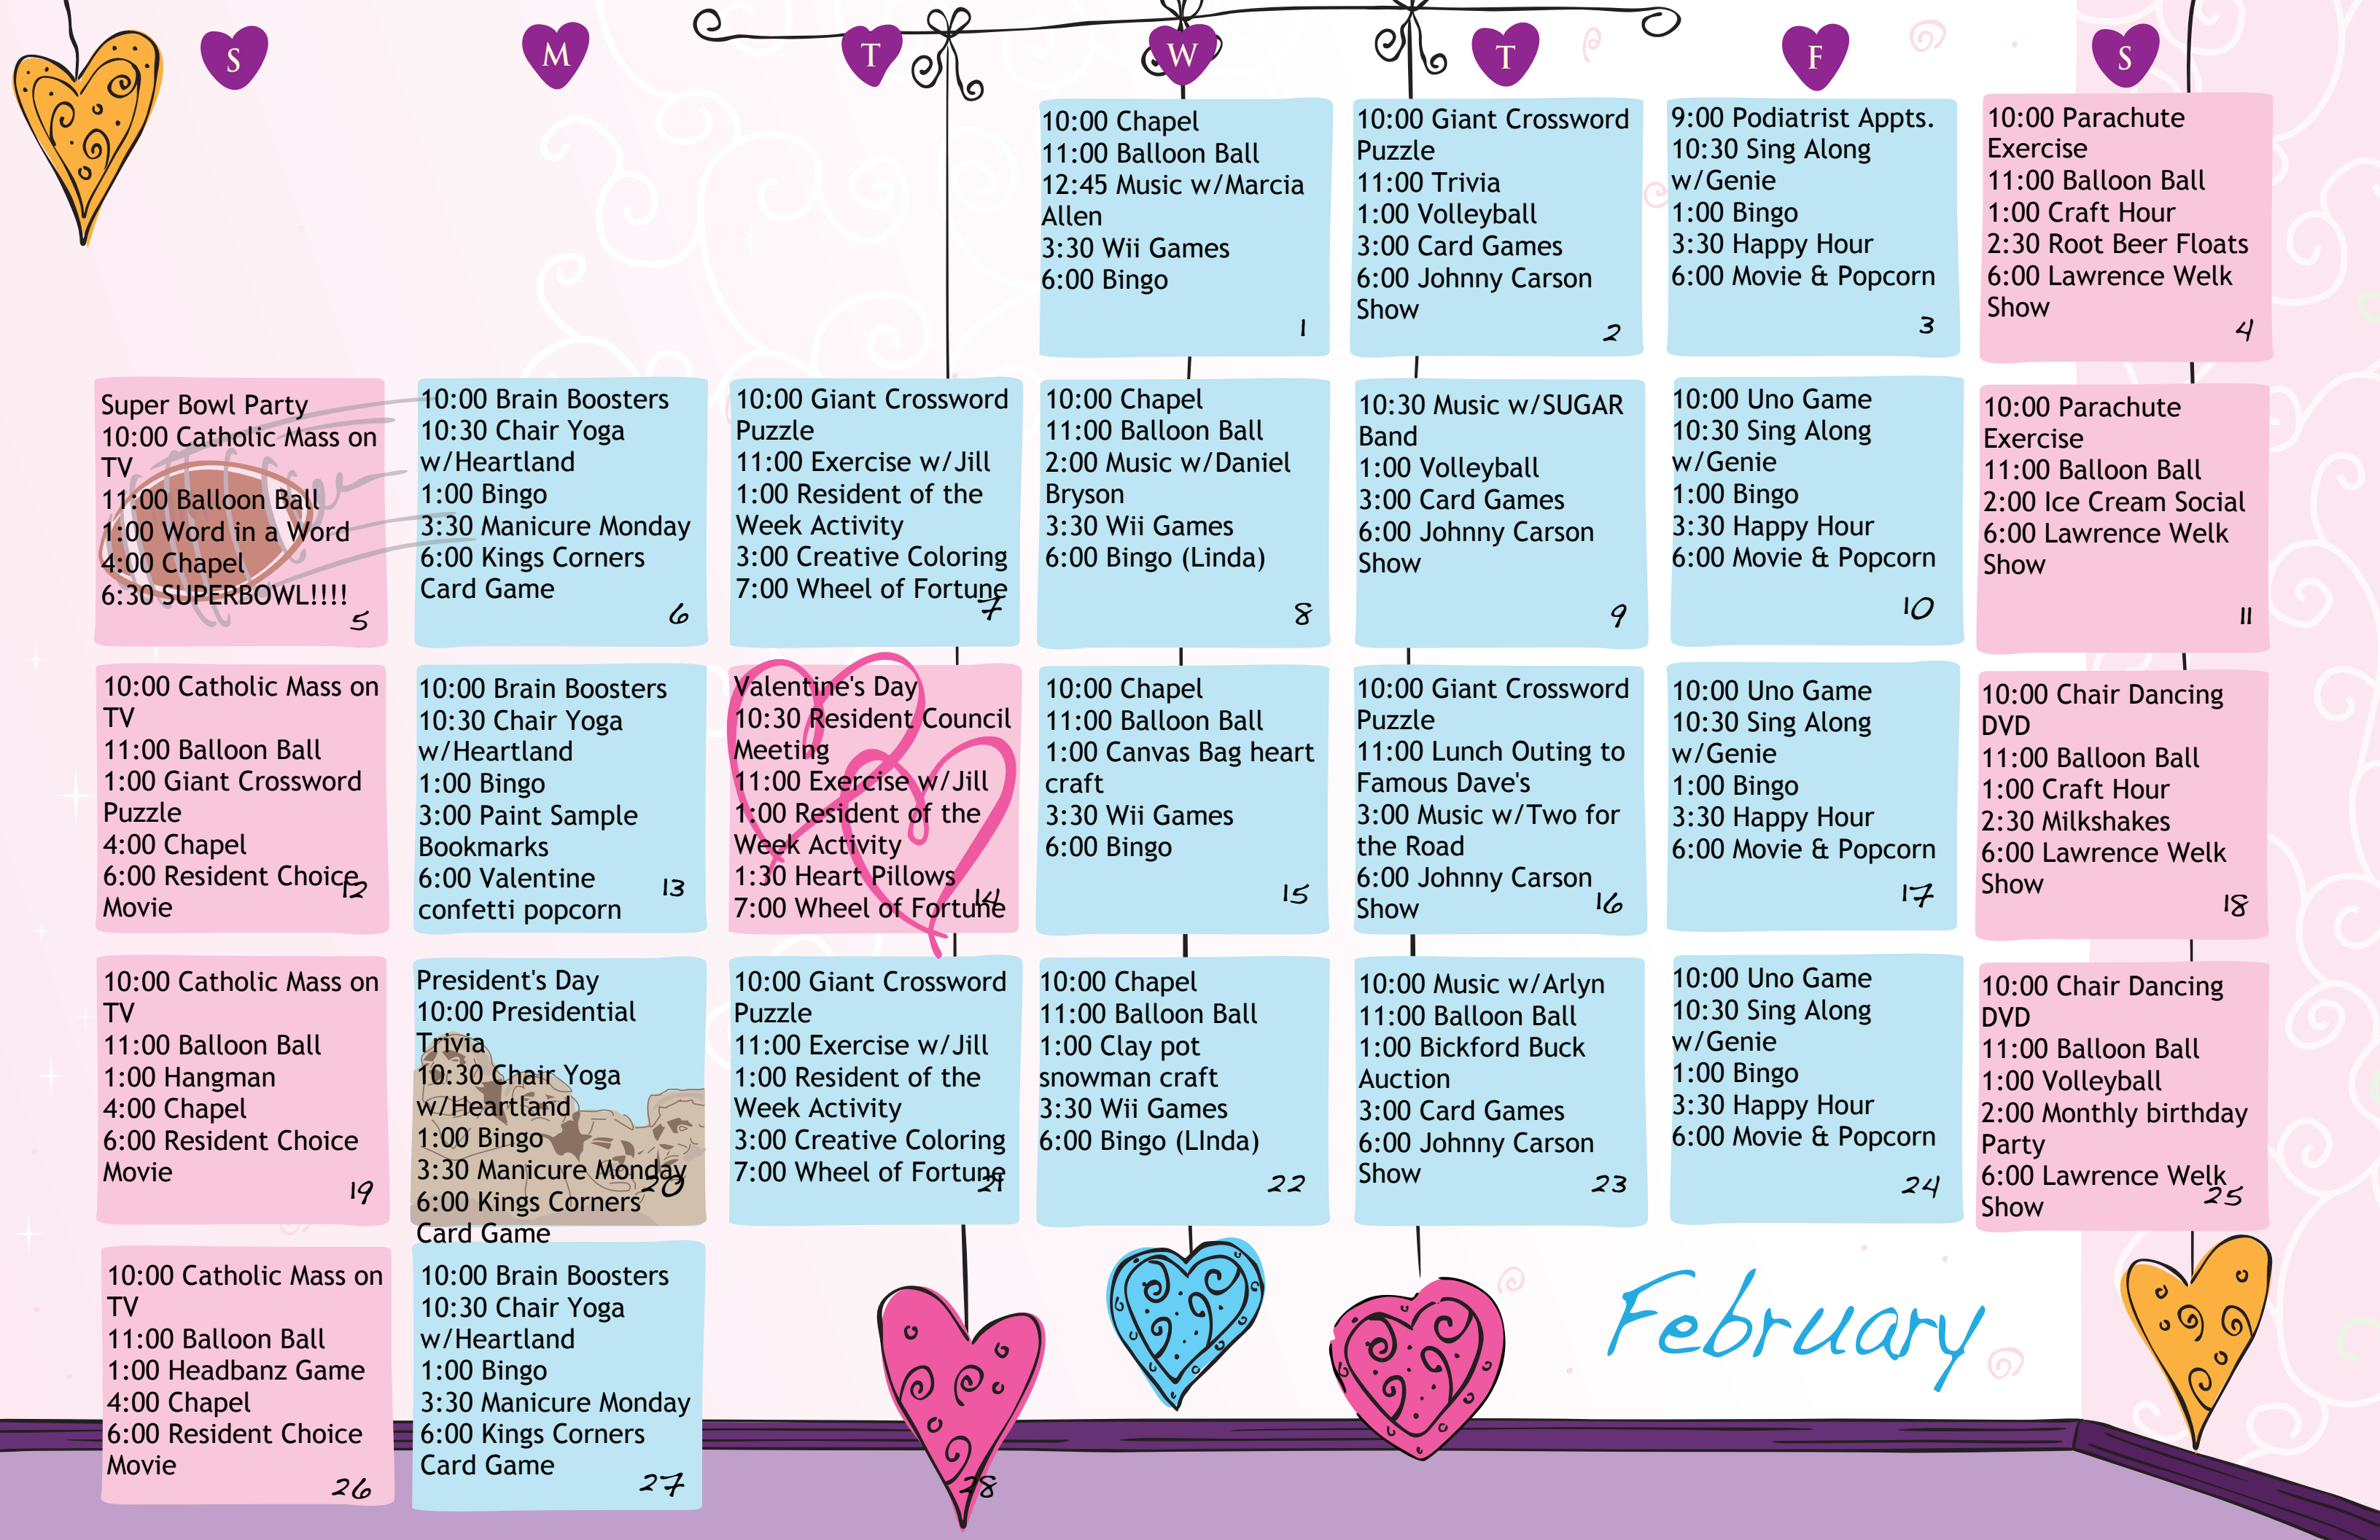

S

M

T

W

T

F

S

10:00 Chapel
11:00 Balloon Ball
12:45 Music w/Marcia Allen
3:30 Wii Games
6:00 Bingo

1

10:00 Giant Crossword Puzzle
11:00 Trivia
1:00 Volleyball
3:00 Card Games
6:00 Johnny Carson Show

2

9:00 Podiatrist Appts.
10:30 Sing Along w/Genie
1:00 Bingo
3:30 Happy Hour
6:00 Movie & Popcorn

3

10:00 Parachute Exercise
11:00 Balloon Ball
1:00 Craft Hour
2:30 Root Beer Floats
6:00 Lawrence Welk Show

4

Super Bowl Party
10:00 Catholic Mass on TV
11:00 Balloon Ball
1:00 Word in a Word
4:00 Chapel
6:30 SUPERBOWL!!!!

5

10:00 Brain Boosters
10:30 Chair Yoga w/Heartland
1:00 Bingo
3:30 Manicure Monday
6:00 Kings Corners Card Game

6

10:00 Giant Crossword Puzzle
11:00 Exercise w/Jill
1:00 Resident of the Week Activity
3:00 Creative Coloring
7:00 Wheel of Fortune

7

10:00 Chapel
11:00 Balloon Ball
2:00 Music w/Daniel Bryson
3:30 Wii Games
6:00 Bingo (Linda)

8

10:30 Music w/SUGAR Band
1:00 Volleyball
3:00 Card Games
6:00 Johnny Carson Show

9

10:00 Uno Game
10:30 Sing Along w/Genie
1:00 Bingo
3:30 Happy Hour
6:00 Movie & Popcorn

10

10:00 Parachute Exercise
11:00 Balloon Ball
2:00 Ice Cream Social
6:00 Lawrence Welk Show

11

10:00 Catholic Mass on TV
11:00 Balloon Ball
1:00 Giant Crossword Puzzle
4:00 Chapel
6:00 Resident Choice Movie

12

10:00 Brain Boosters
10:30 Chair Yoga w/Heartland
1:00 Bingo
3:00 Paint Sample Bookmarks
6:00 Valentine confetti popcorn

13

Valentine's Day
10:30 Resident Council Meeting
11:00 Exercise w/Jill
1:00 Resident of the Week Activity
1:30 Heart Pillows
7:00 Wheel of Fortune

14

10:00 Chapel
11:00 Balloon Ball
1:00 Canvas Bag heart craft
3:30 Wii Games
6:00 Bingo

15

10:00 Giant Crossword Puzzle
11:00 Lunch Outing to Famous Dave's
3:00 Music w/Two for the Road
6:00 Johnny Carson Show

16

10:00 Uno Game
10:30 Sing Along w/Genie
1:00 Bingo
3:30 Happy Hour
6:00 Movie & Popcorn

17

10:00 Chair Dancing DVD
11:00 Balloon Ball
1:00 Craft Hour
2:30 Milkshakes
6:00 Lawrence Welk Show

18

10:00 Catholic Mass on TV
11:00 Balloon Ball
1:00 Hangman
4:00 Chapel
6:00 Resident Choice Movie

19

President's Day
10:00 Presidential Trivia
10:30 Chair Yoga w/Heartland
1:00 Bingo
3:30 Manicure Monday
6:00 Kings Corners Card Game

20

10:00 Giant Crossword Puzzle
11:00 Exercise w/Jill
1:00 Resident of the Week Activity
3:00 Creative Coloring
7:00 Wheel of Fortune

21

10:00 Chapel
11:00 Balloon Ball
1:00 Clay pot snowman craft
3:30 Wii Games
6:00 Bingo (Linda)

22

10:00 Music w/Arlyn
11:00 Balloon Ball
1:00 Bickford Buck Auction
3:00 Card Games
6:00 Johnny Carson Show

23

10:00 Uno Game
10:30 Sing Along w/Genie
1:00 Bingo
3:30 Happy Hour
6:00 Movie & Popcorn

24

10:00 Chair Dancing DVD
11:00 Balloon Ball
1:00 Volleyball
2:00 Monthly birthday Party
6:00 Lawrence Welk Show

25

10:00 Catholic Mass on TV
11:00 Balloon Ball
1:00 Headbanz Game
4:00 Chapel
6:00 Resident Choice Movie

26

10:00 Brain Boosters
10:30 Chair Yoga w/Heartland
1:00 Bingo
3:30 Manicure Monday
6:00 Kings Corners Card Game

27